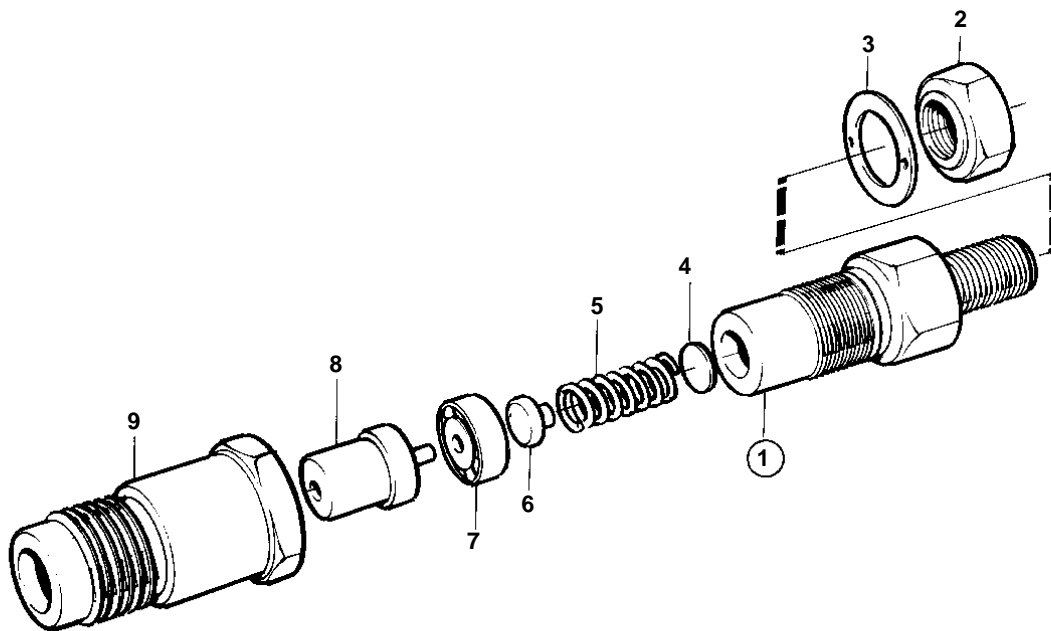

MD2040C, MD2040D

15079

MD2040C, MD2040D

REF	PART NO.	QTY	DESCRIPTION	NOTES
1	3580592	1	Injector	
	3803442	1	Injector, exch	Exchange unit
2	3580630	1	· Nut	
3	3580631	1	· Sealing washer	
4	3580632	3	· Shim kit	
5	3580633	1	· Spring	
6	3580634	1	· Pressure bolt	
7	3580635	1	· Intermediate section	
8	3580636	1	· Nozzle	
9		1	· Nut	